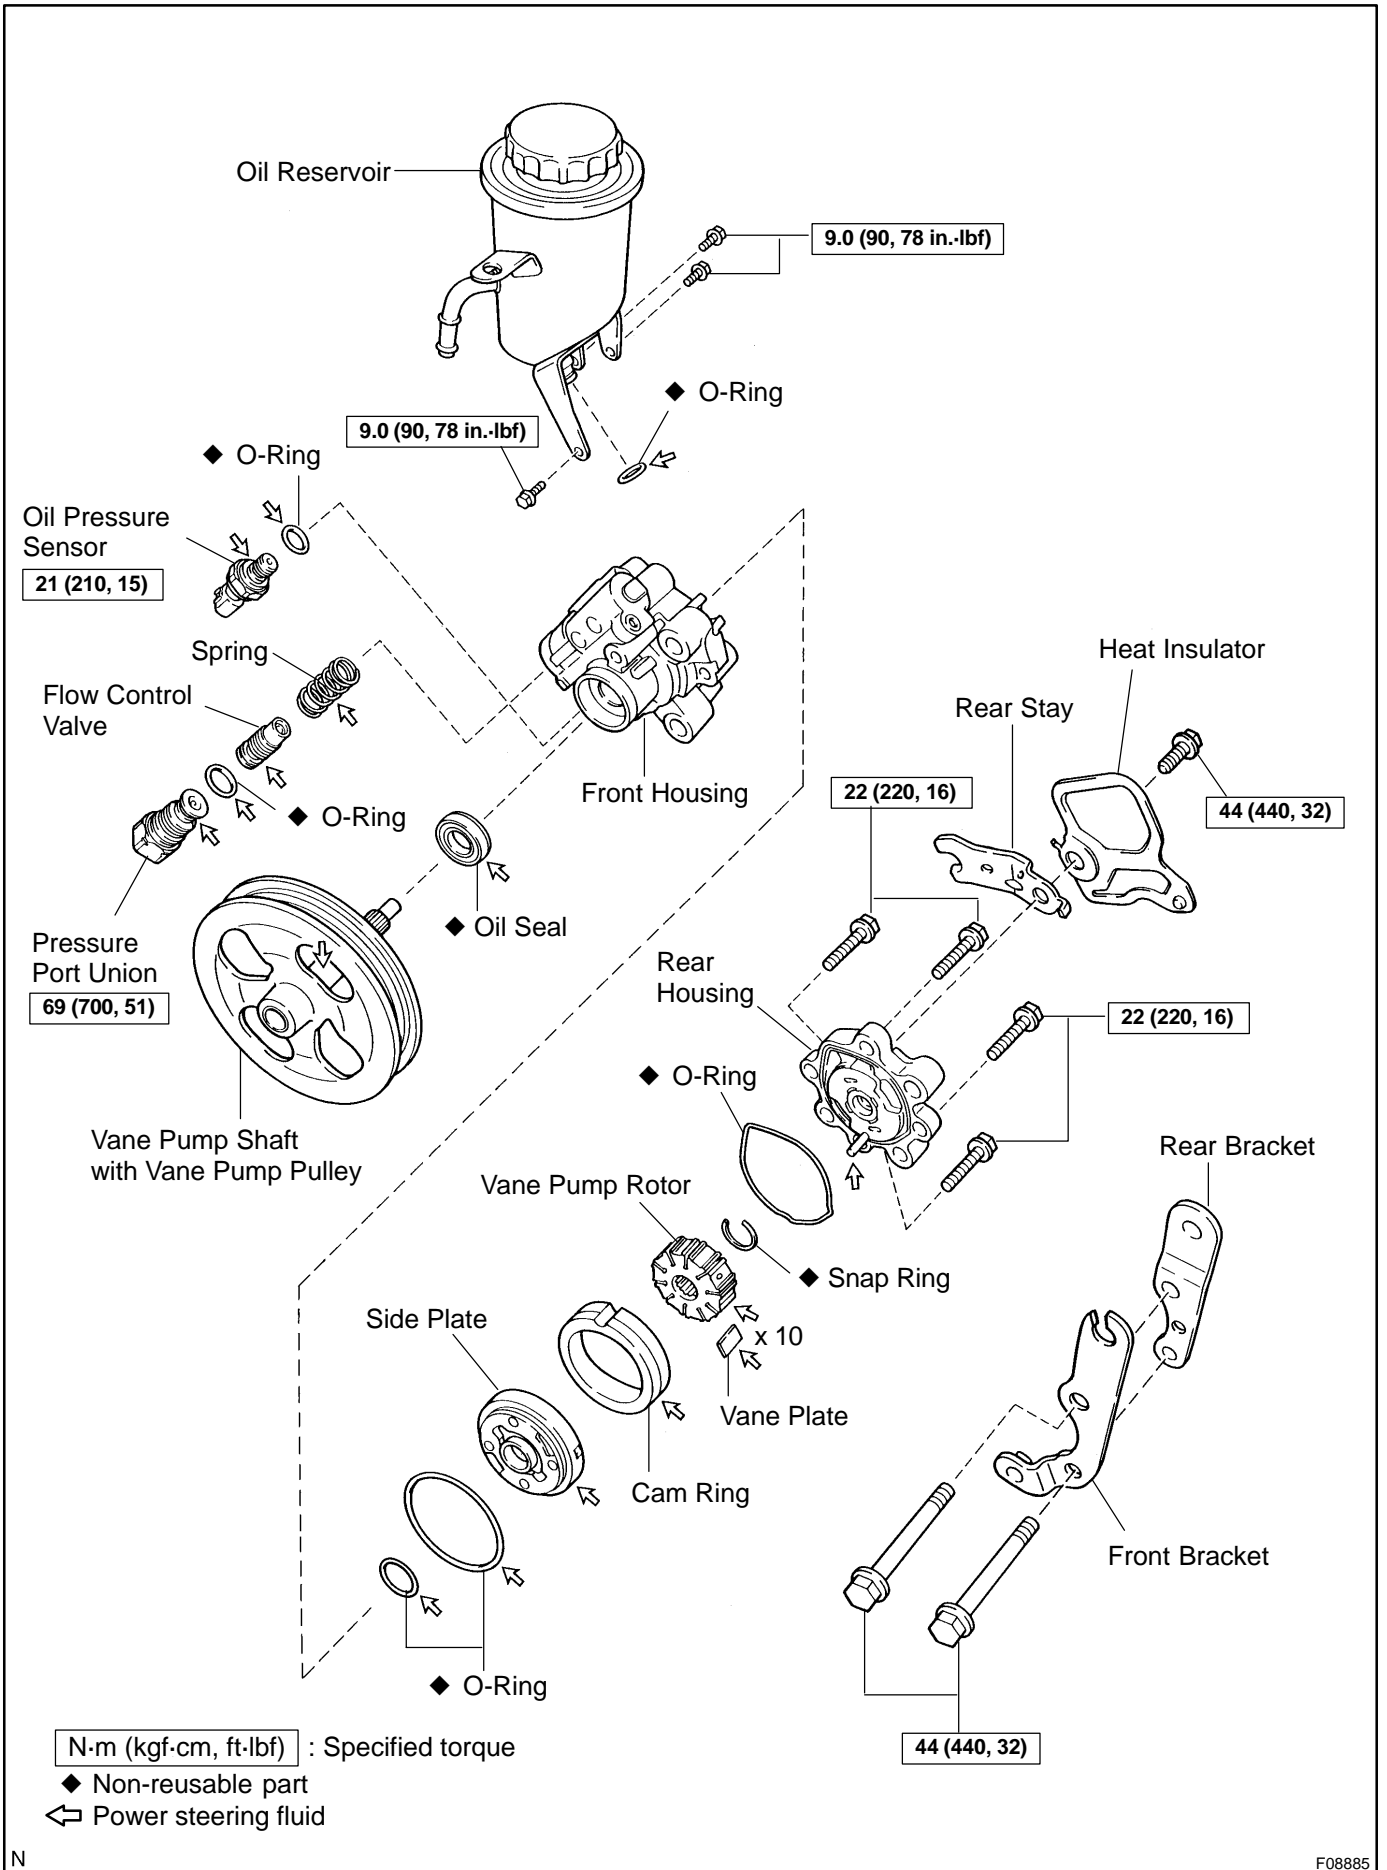

POWER STEERING VANE PUMP COMPONENTS

SR0VQ-03

N

F08882

STEERING - POWER STEERING VANE PUMP

N

F08885