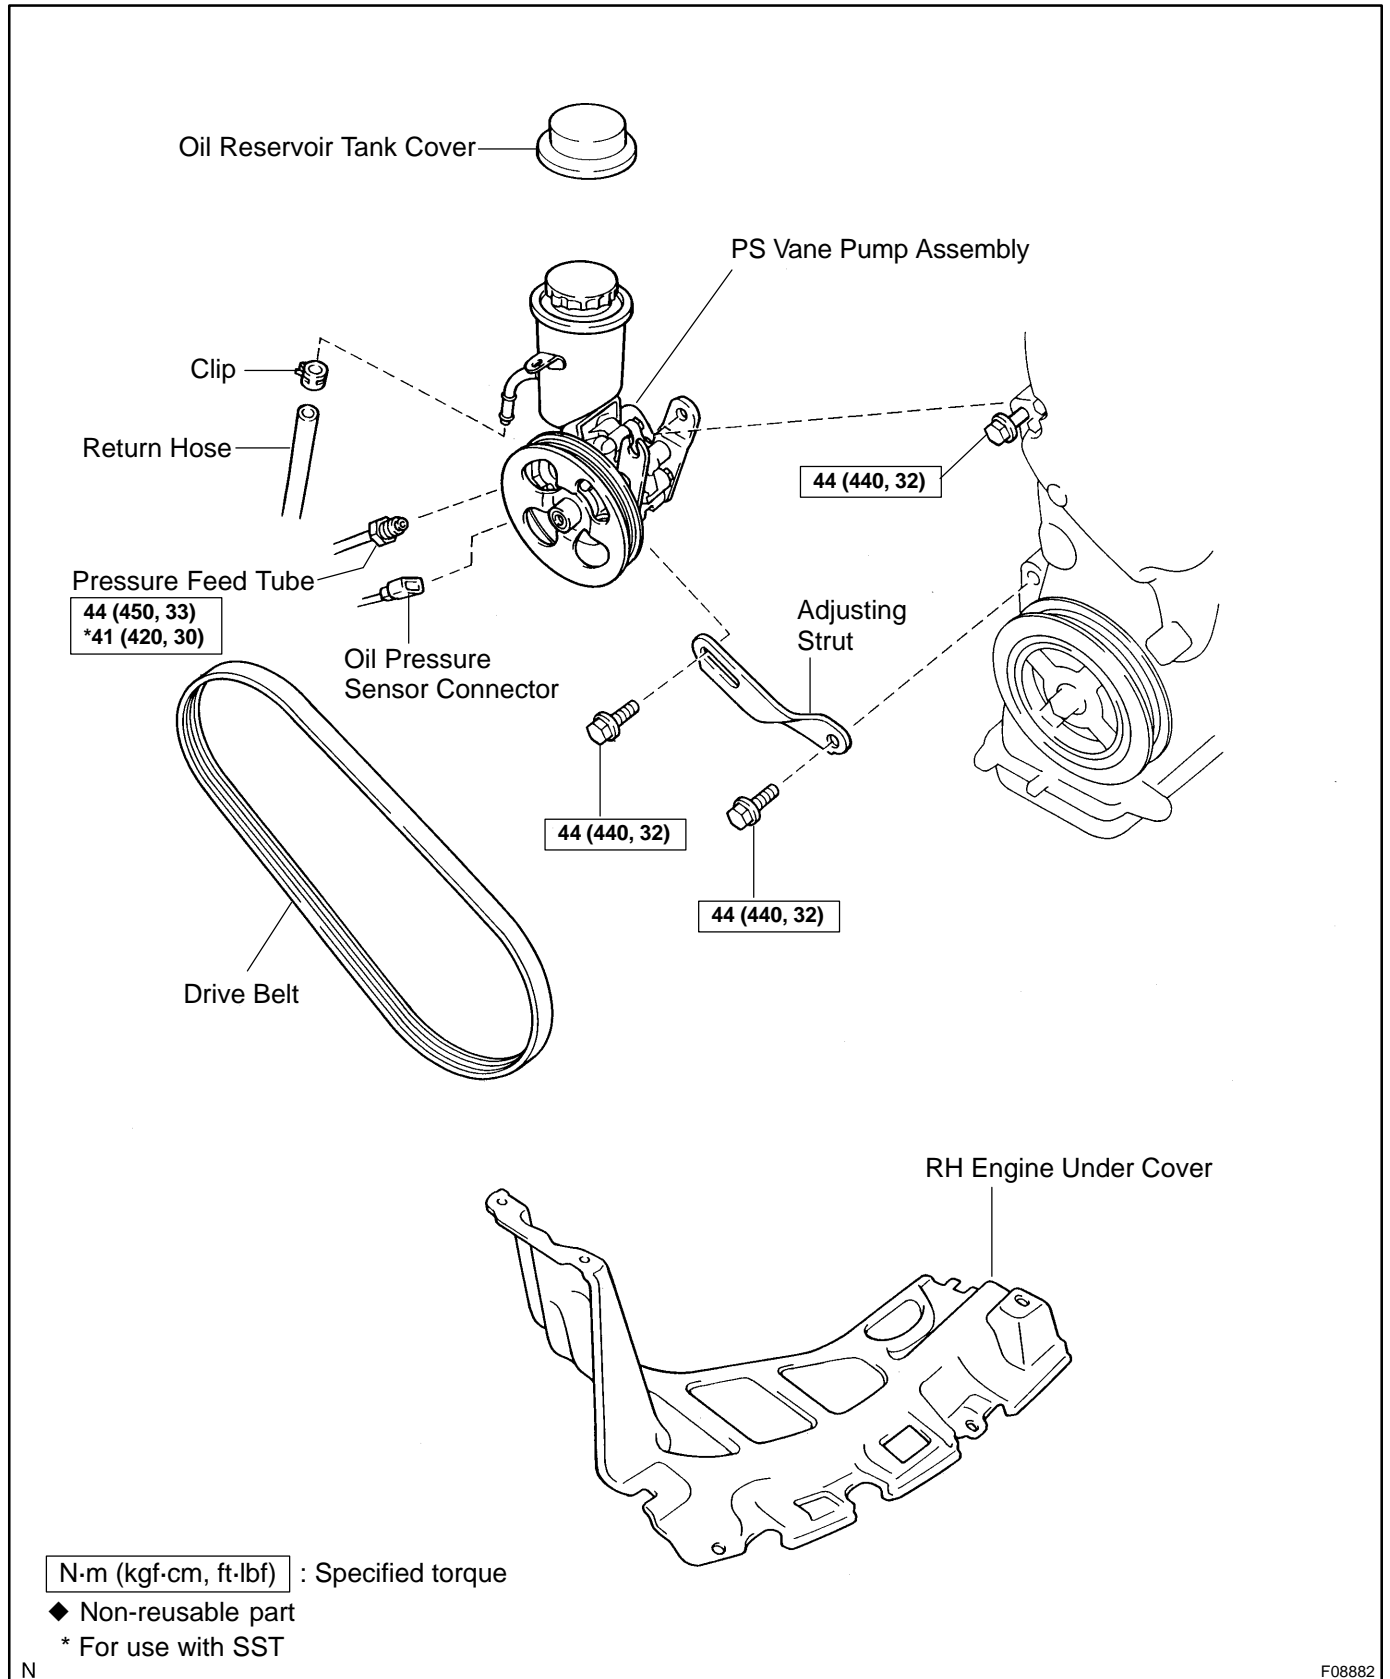

POWER STEERING VANE PUMP COMPONENTS

SR0VQ-03

N

F08882

STEERING - POWER STEERING VANE PUMP

N

F08885