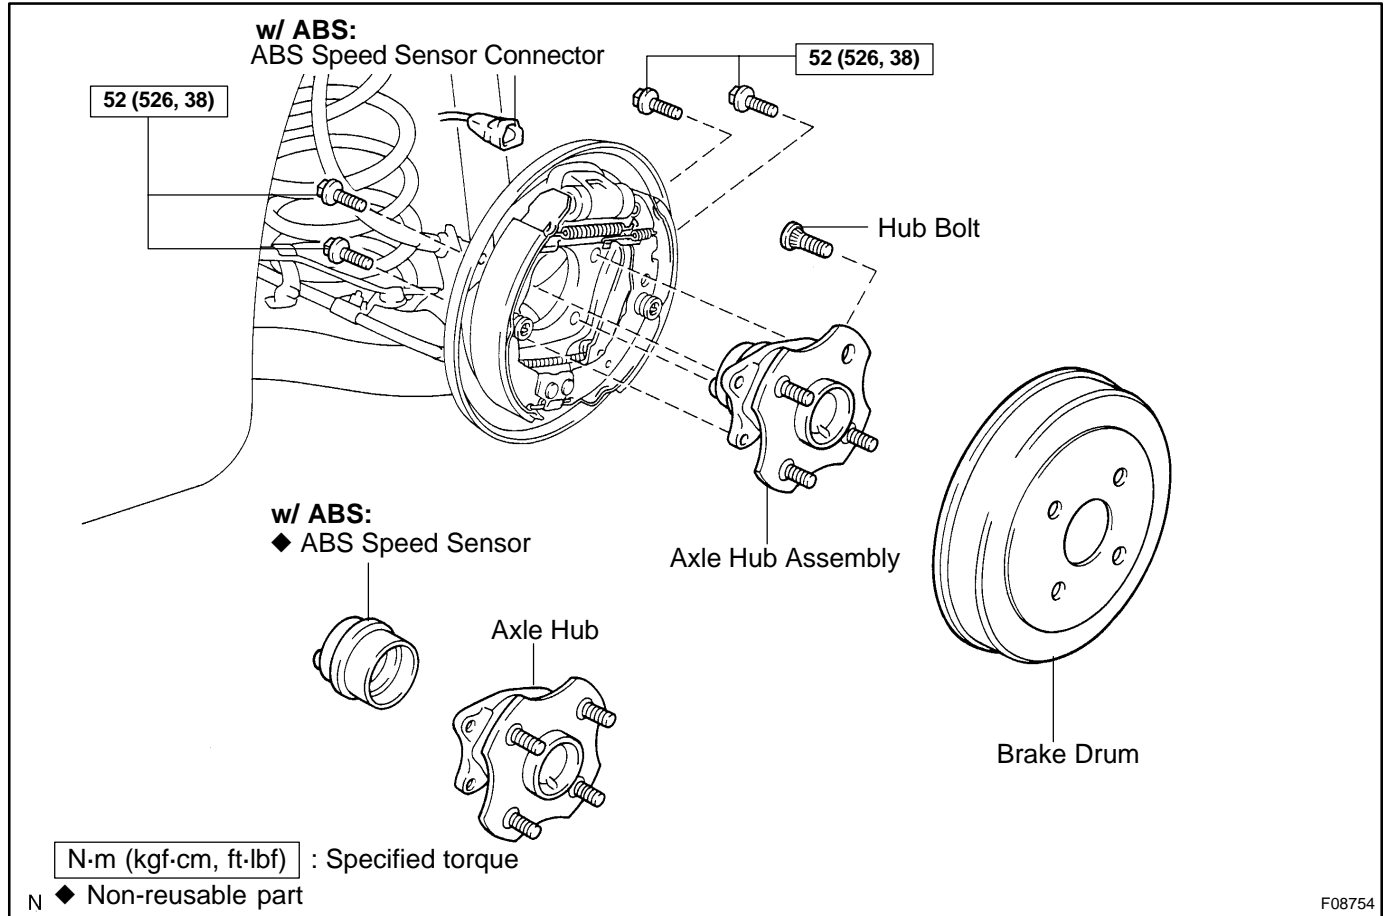

REAR AXLE HUB COMPONENTS

SA085-07

F08754