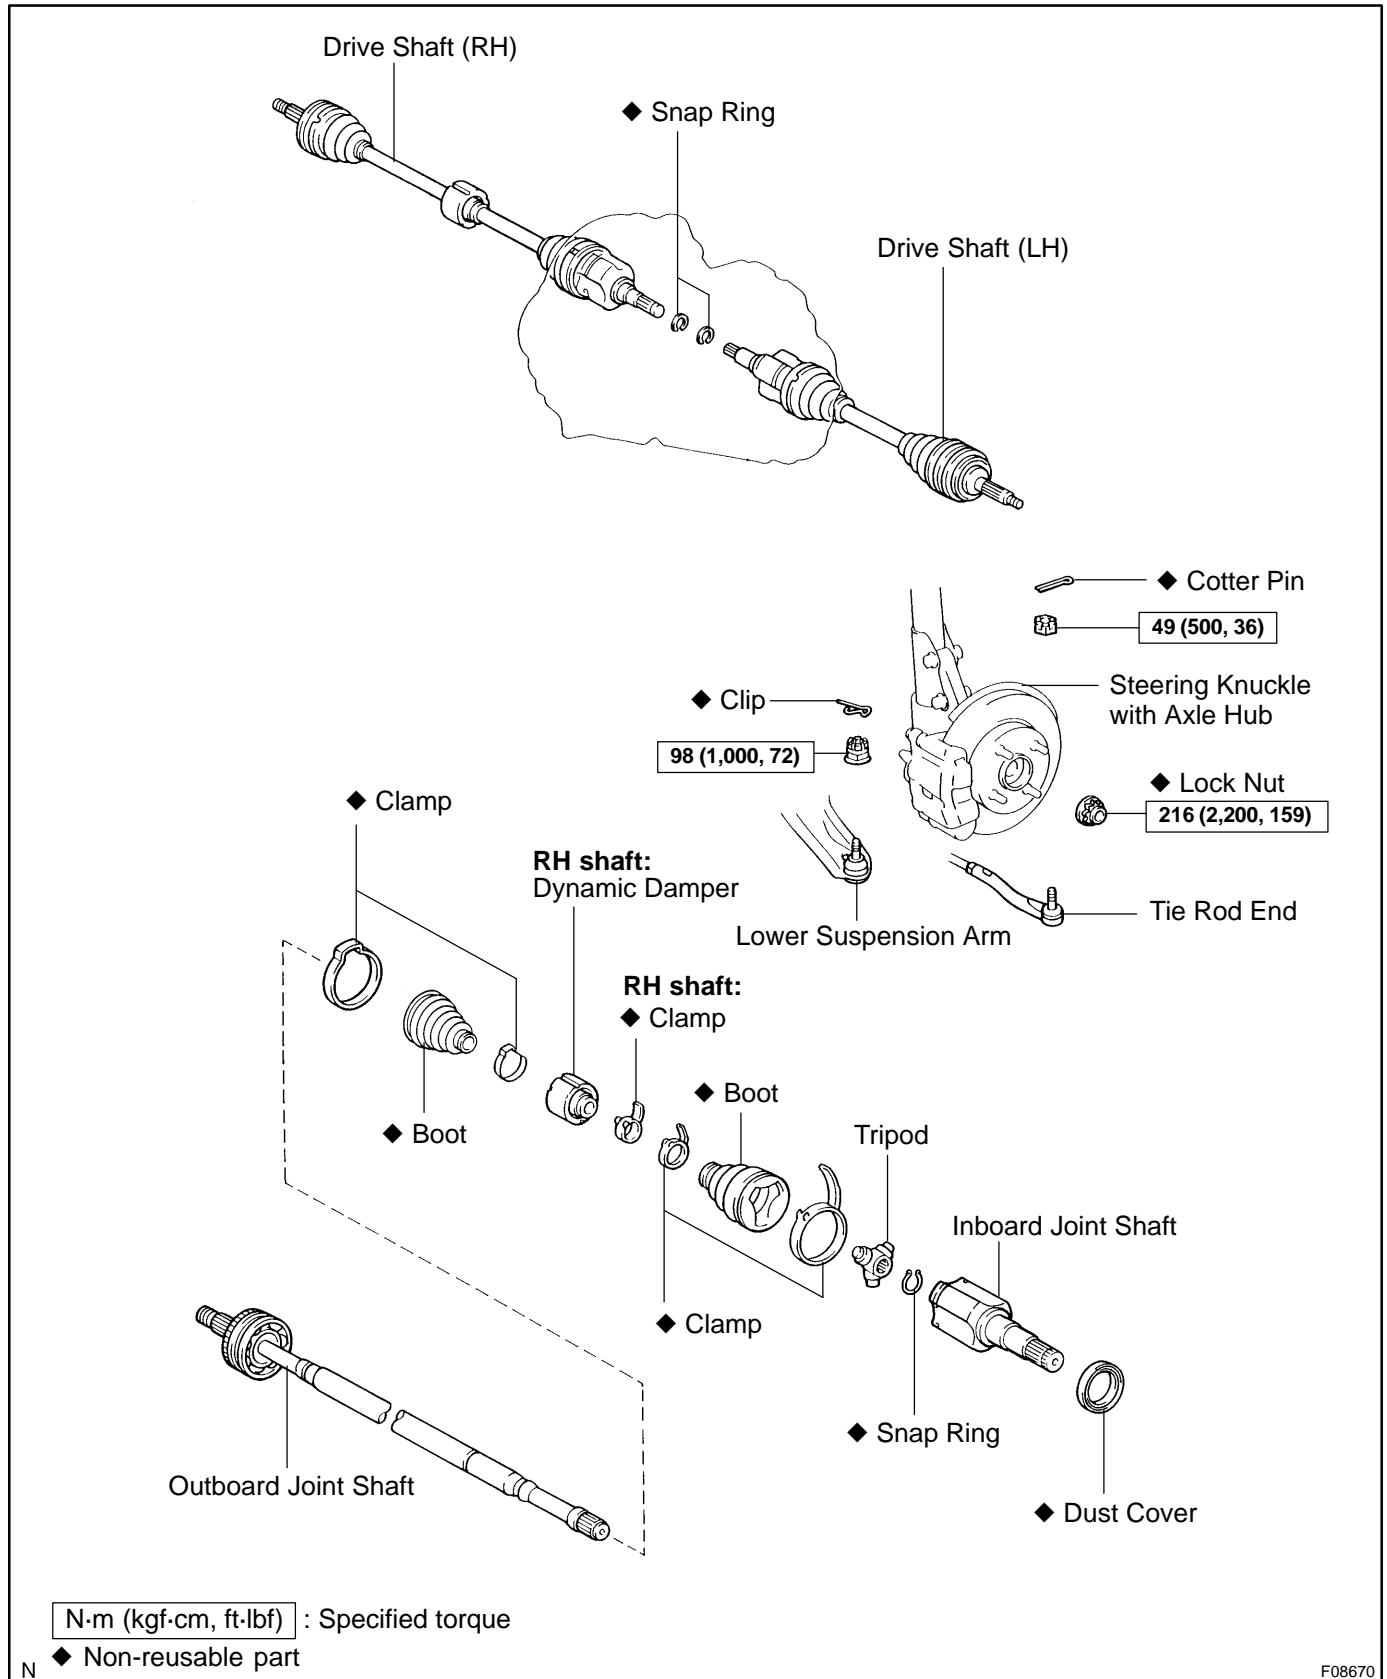

# FRONT DRIVE SHAFT COMPONENTS

SAOCL-05

F08670