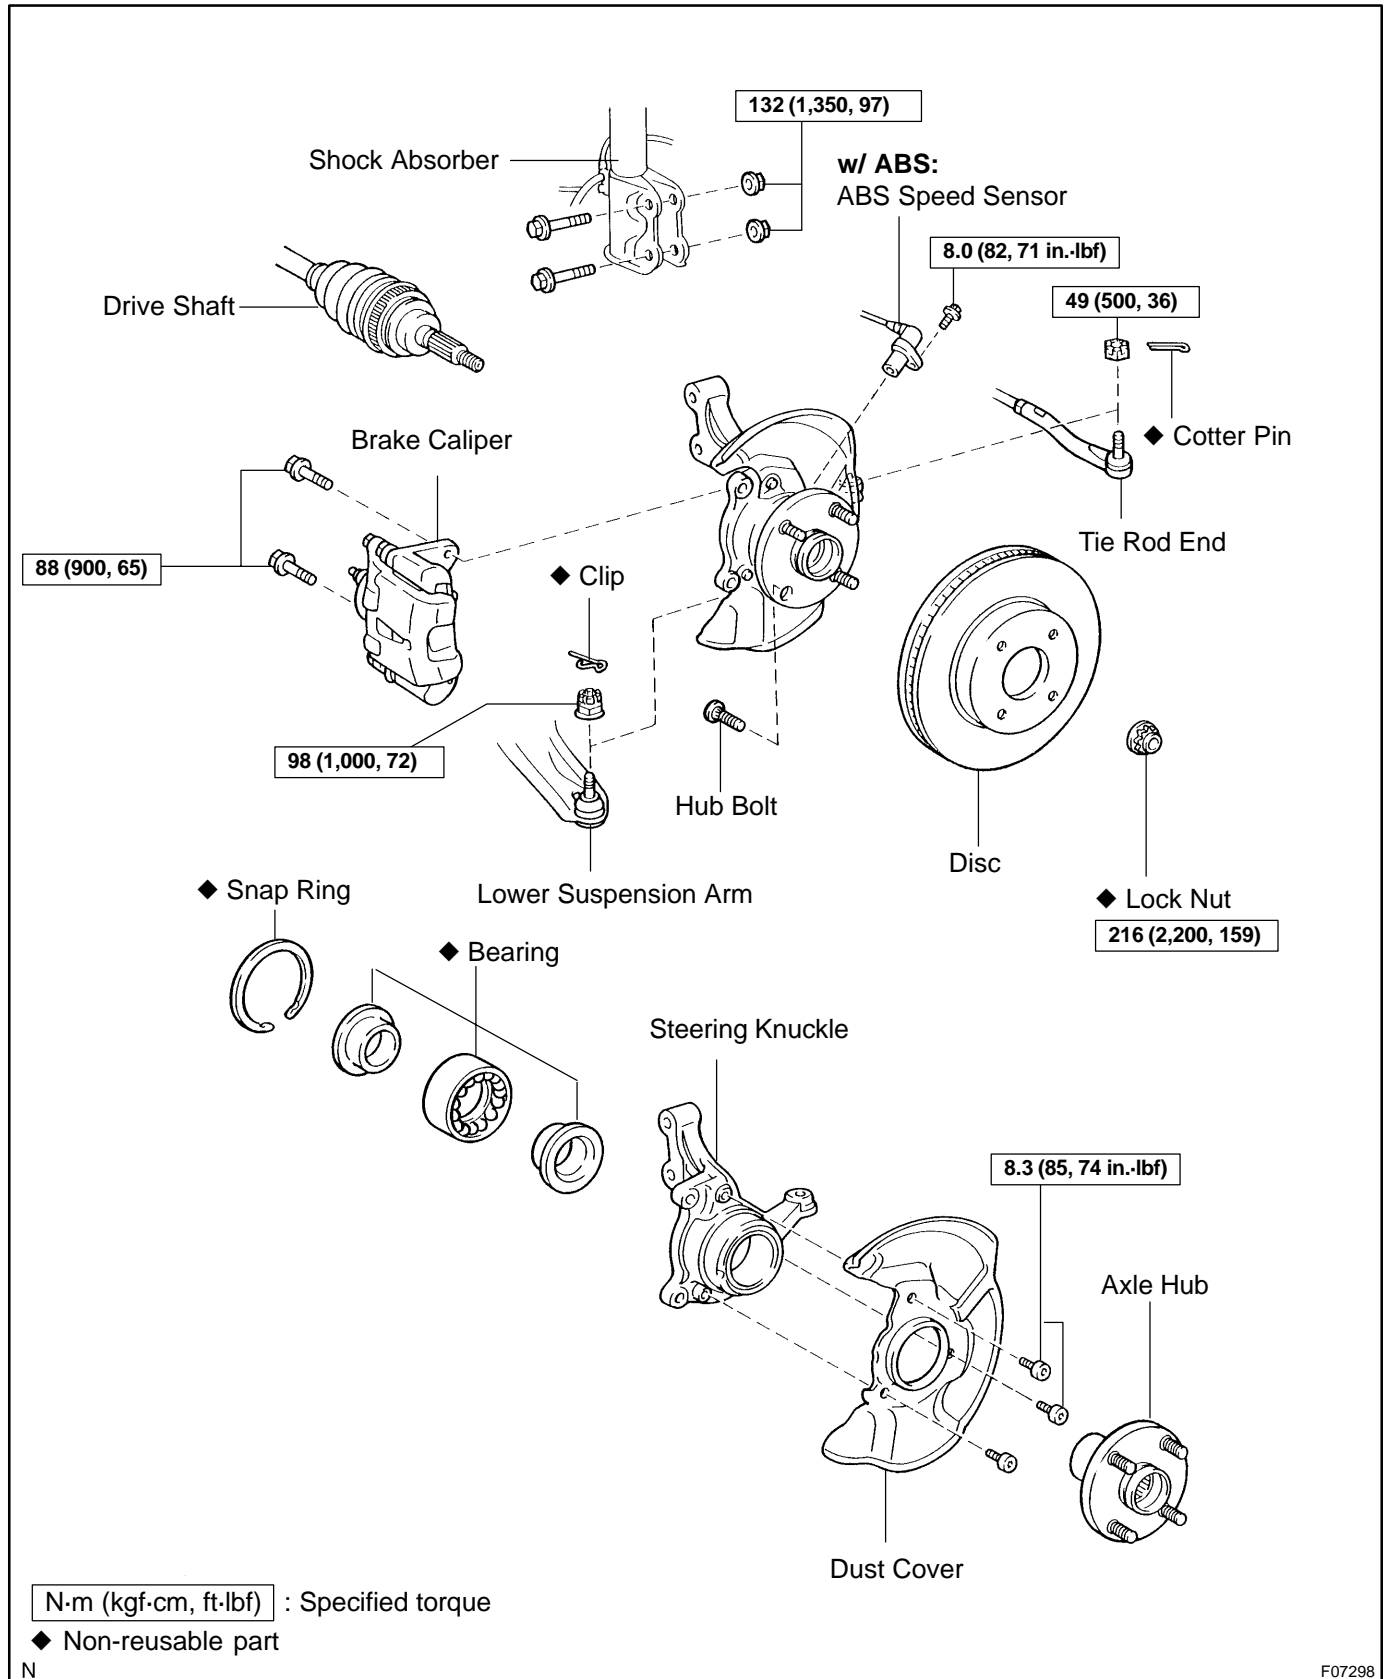

FRONT AXLE HUB COMPONENTS

SA0CF-04

N

F07298