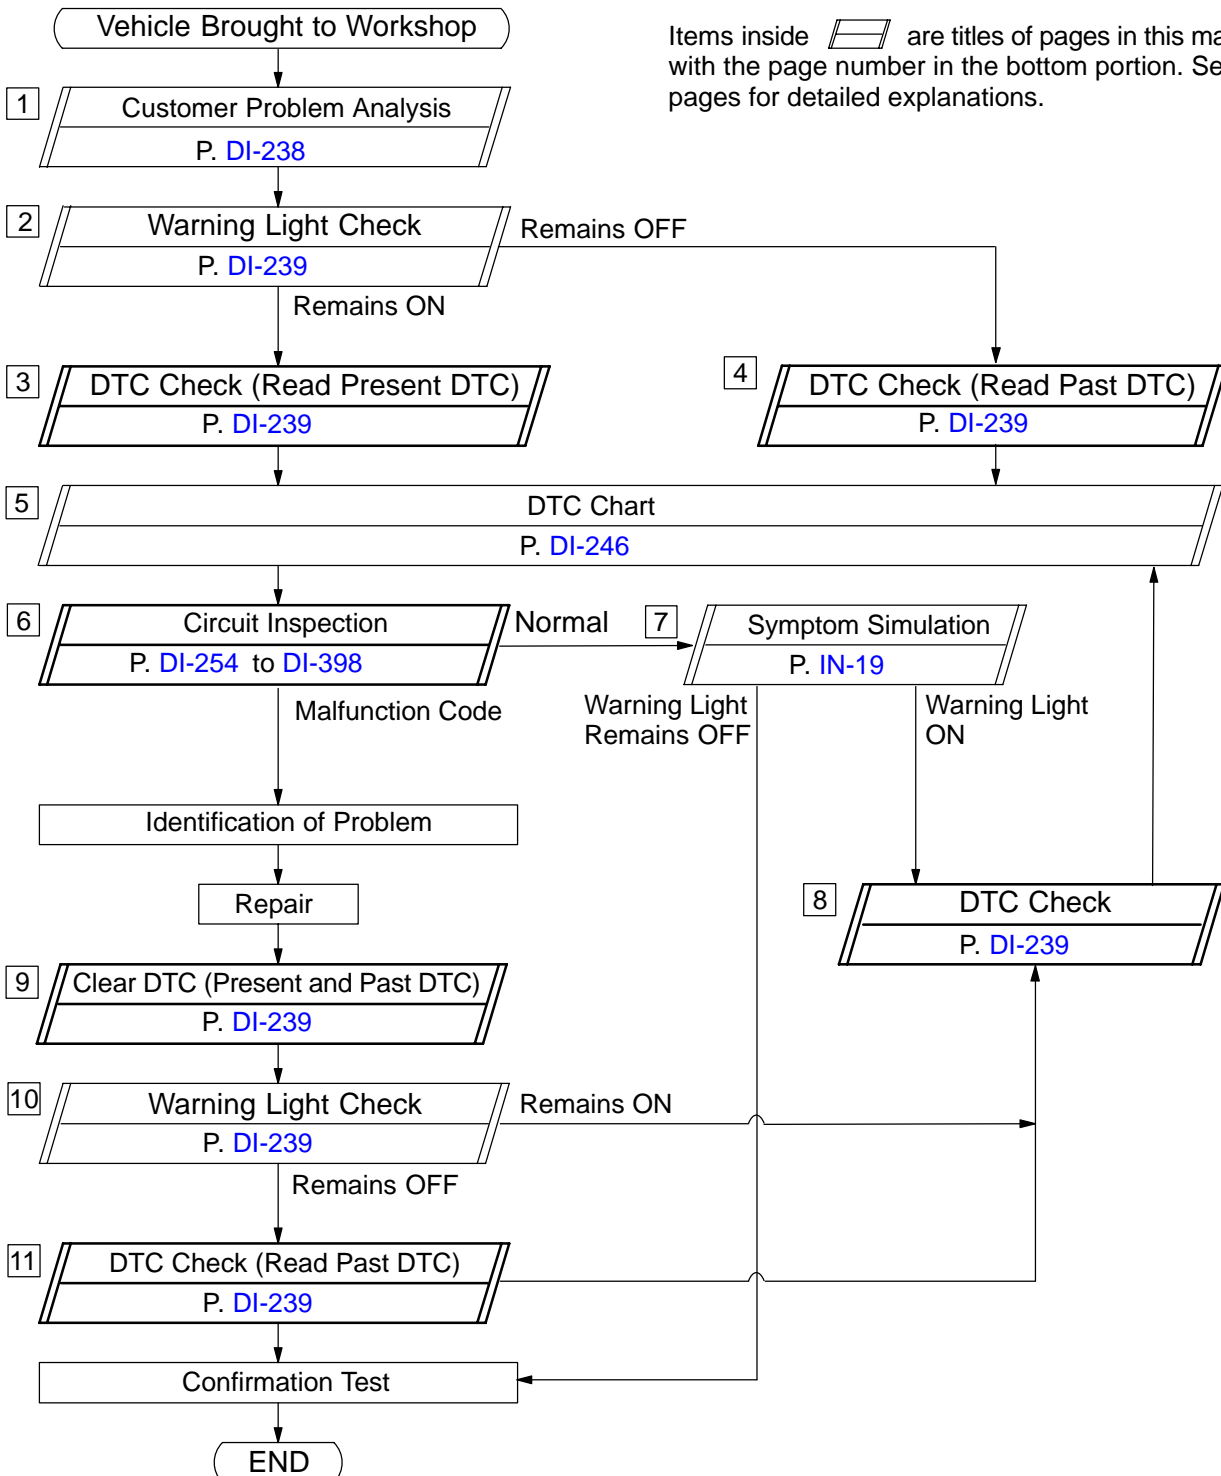

SUPPLEMENTAL RESTRAINT SYSTEM

HOW TO PROCEED WITH TROUBLESHOOTING

DI1AX-13

Step 3, 4, 6, 8, 9, 11 : Diagnostic steps permitting the use of the TOYOTA hand-held tester.