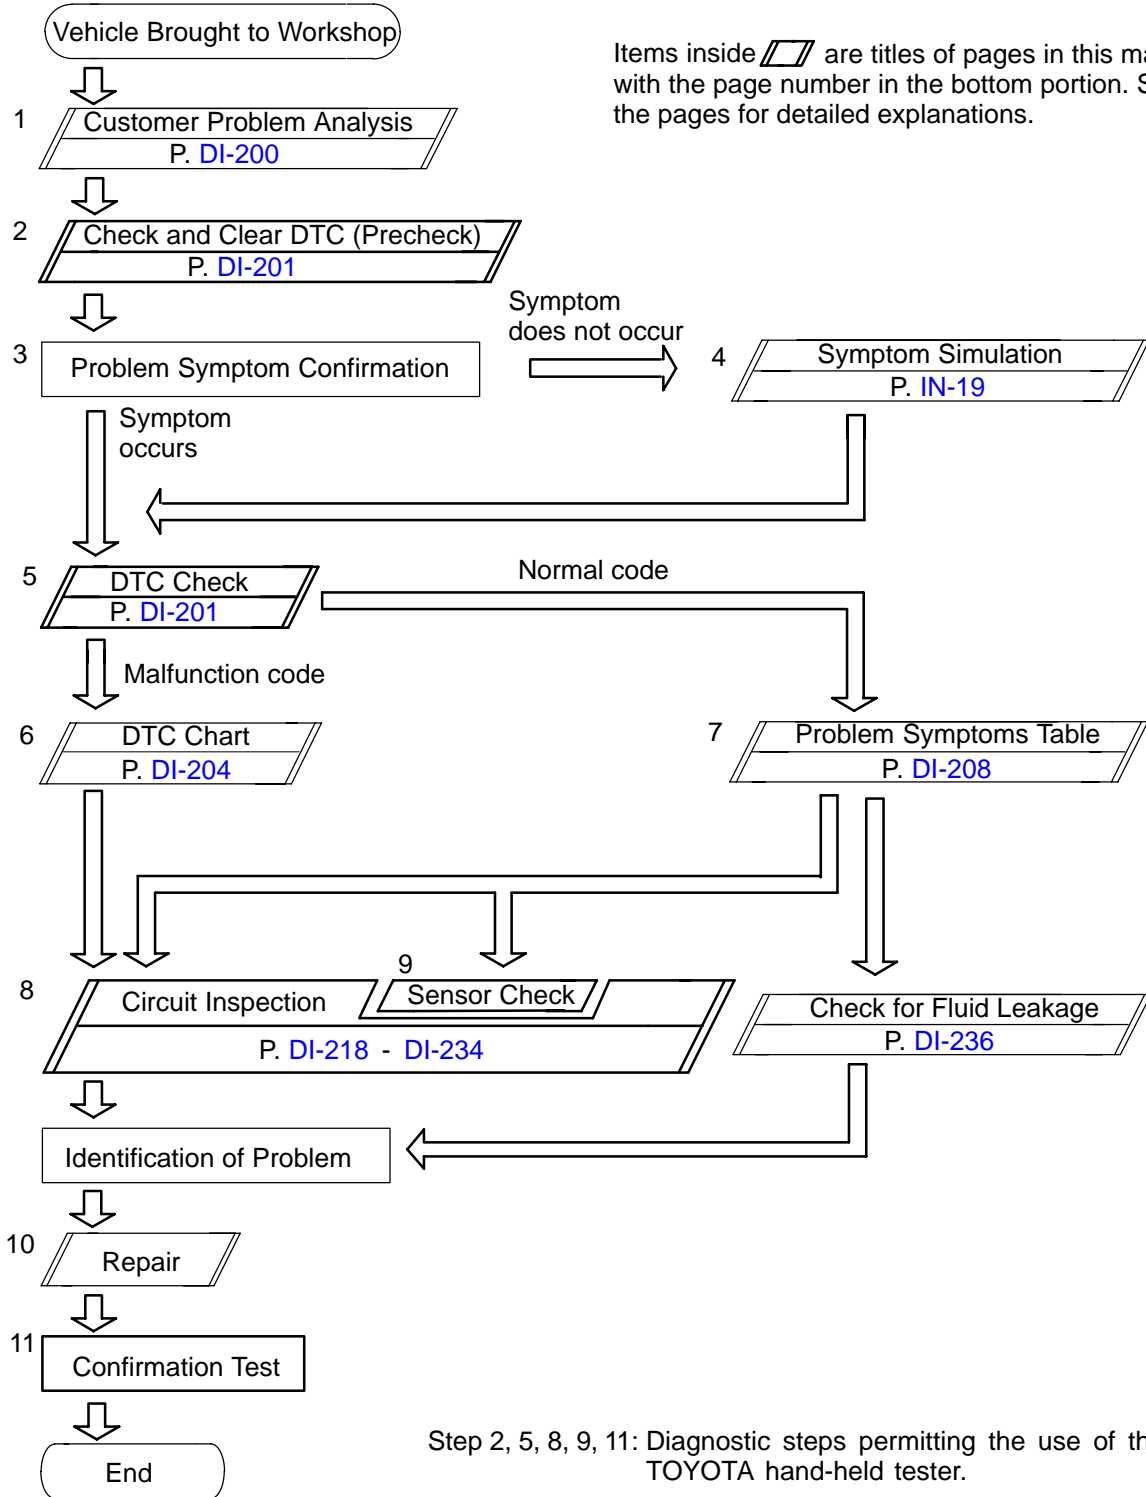

ANTI-LOCK BRAKE SYSTEM

HOW TO PROCEED WITH TROUBLESHOOTING

DI6SE-03

Troubleshoot in accordance with the procedure on the following pages.

Fail safe function:

In the event of a malfunction in the ABS system, the ABS ECU turns on the ABS warning light and prohibits the ABS control.