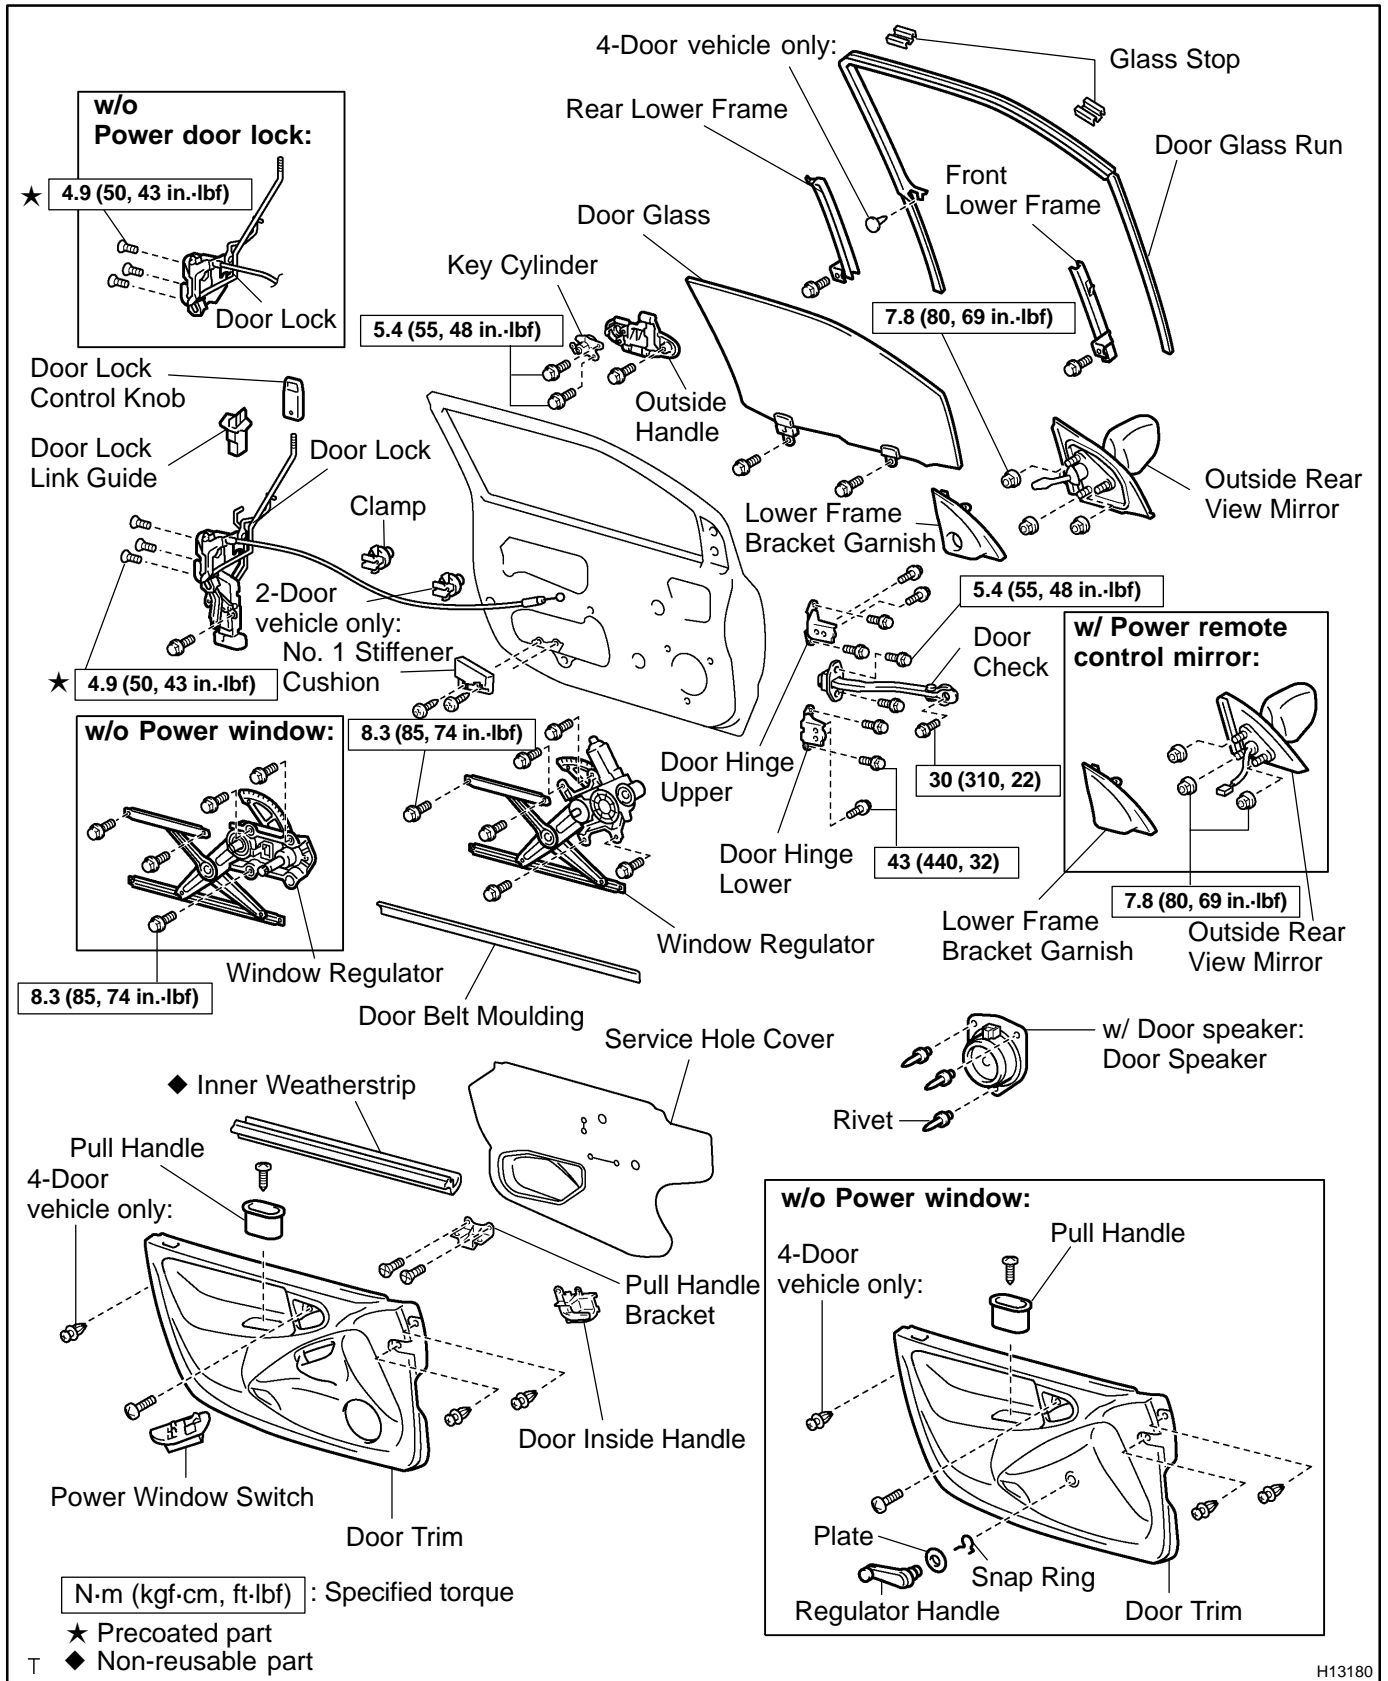

FRONT DOOR COMPONENTS

BO2HZ-03

H13180