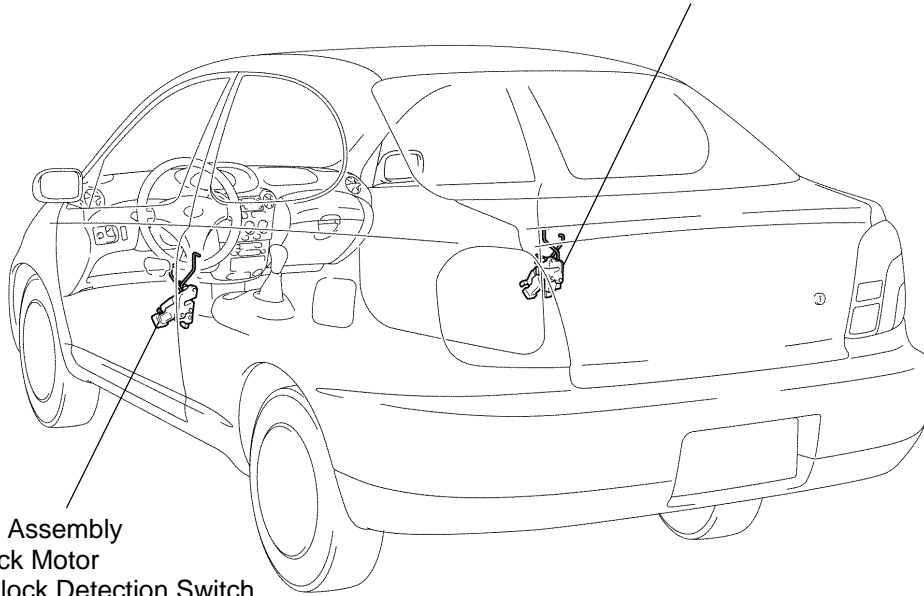

# WIRELESS DOOR LOCK CONTROL SYSTEM LOCATION

BE18X-02

**2 door models:**

- Door Lock Assembly
- Door Lock Motor
- Door Key Lock and Unlock Switch

- Door Lock Assembly
- Door Lock Motor
- Door Unlock Detection Switch
- Door Key Lock and Unlock Switch