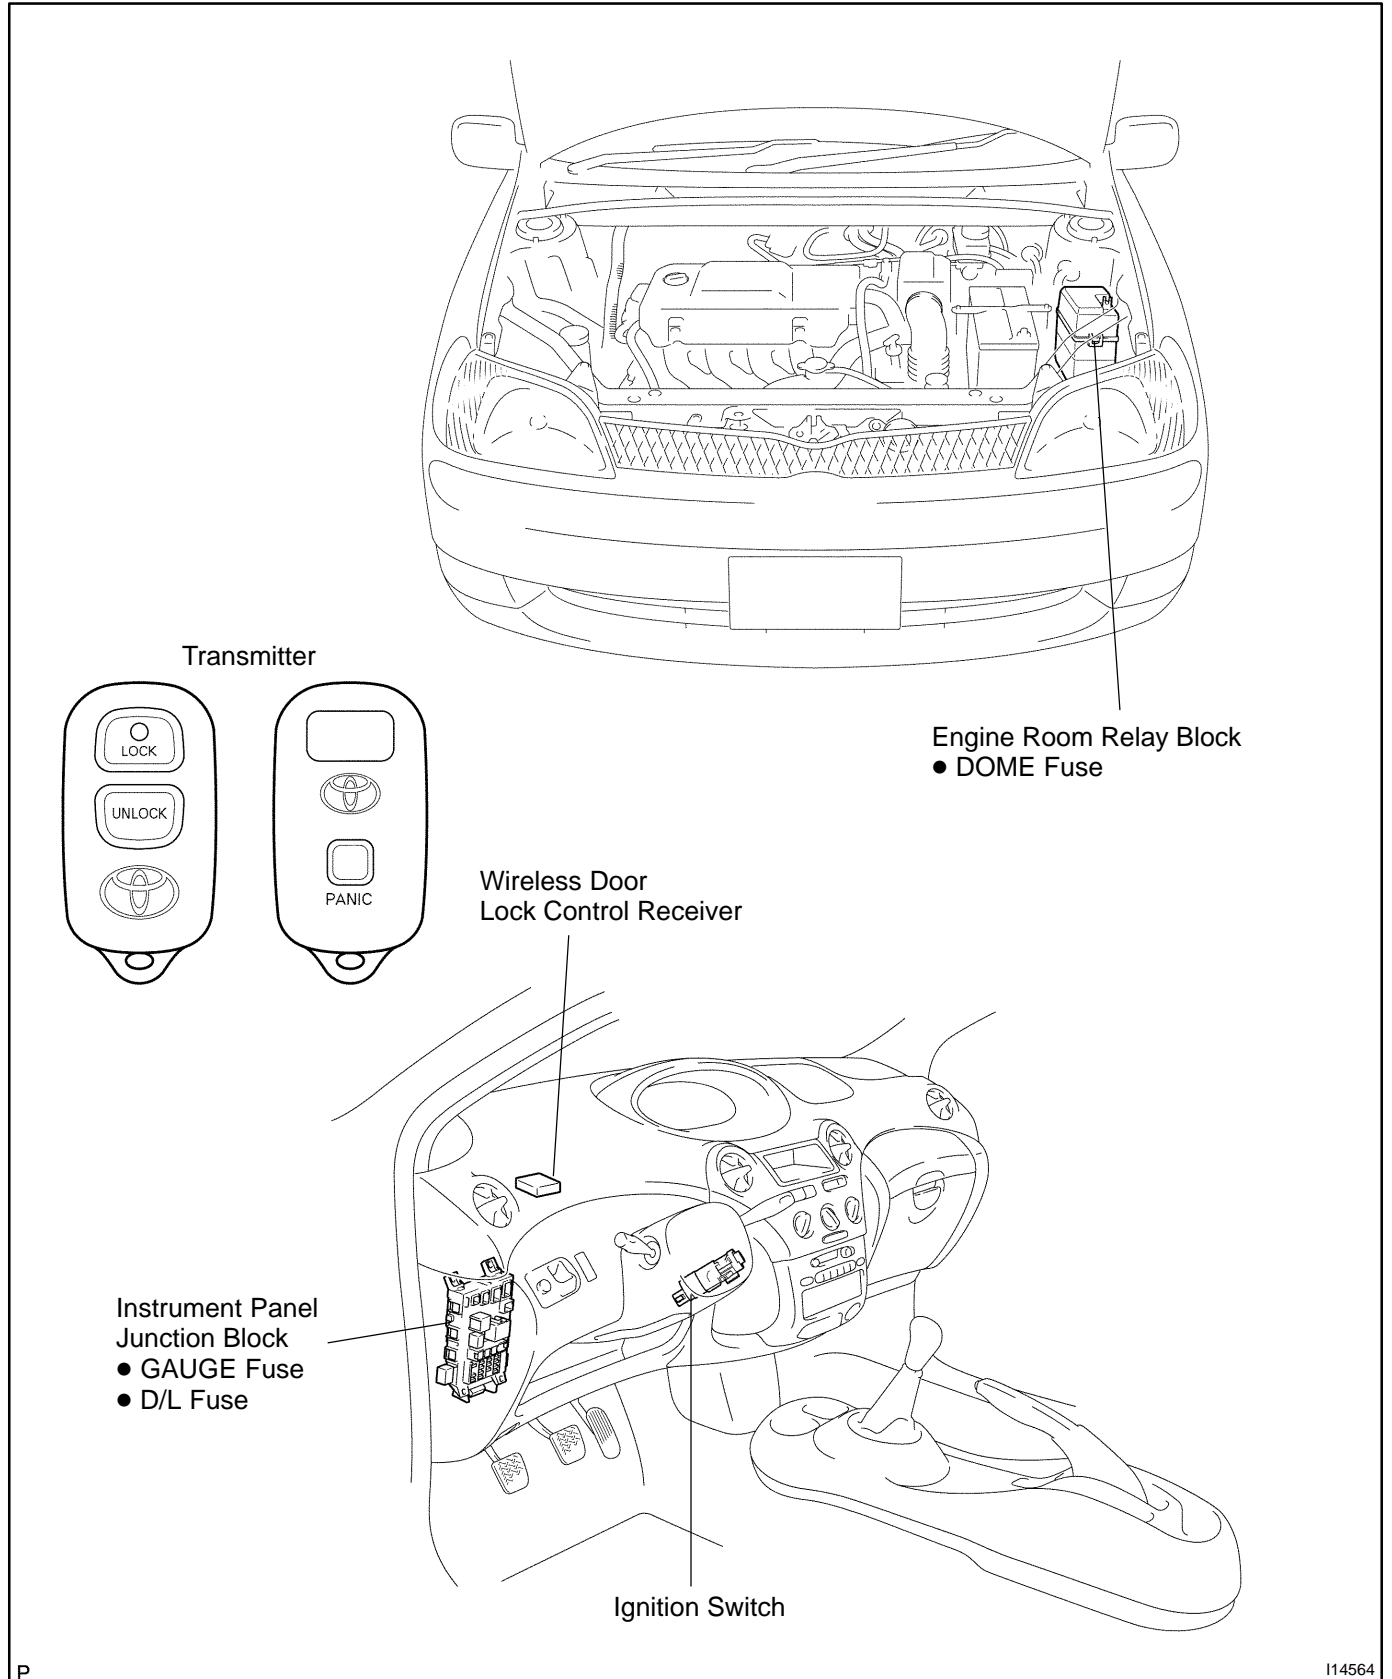

# WIRELESS DOOR LOCK CONTROL SYSTEM LOCATION

BE18X-02

**2 door models:**

- Door Lock Assembly
- Door Lock Motor
- Door Key Lock and Unlock Switch

- Door Lock Assembly
- Door Lock Motor
- Door Unlock Detection Switch
- Door Key Lock and Unlock Switch

**4 door models:**

- Door Lock Assembly
- Door Lock Motor
- Door Key Lock and Unlock Switch

- Door Lock Assembly
- Door Lock Motor

- Door Lock Assembly
- Door Lock Motor

P

I14563