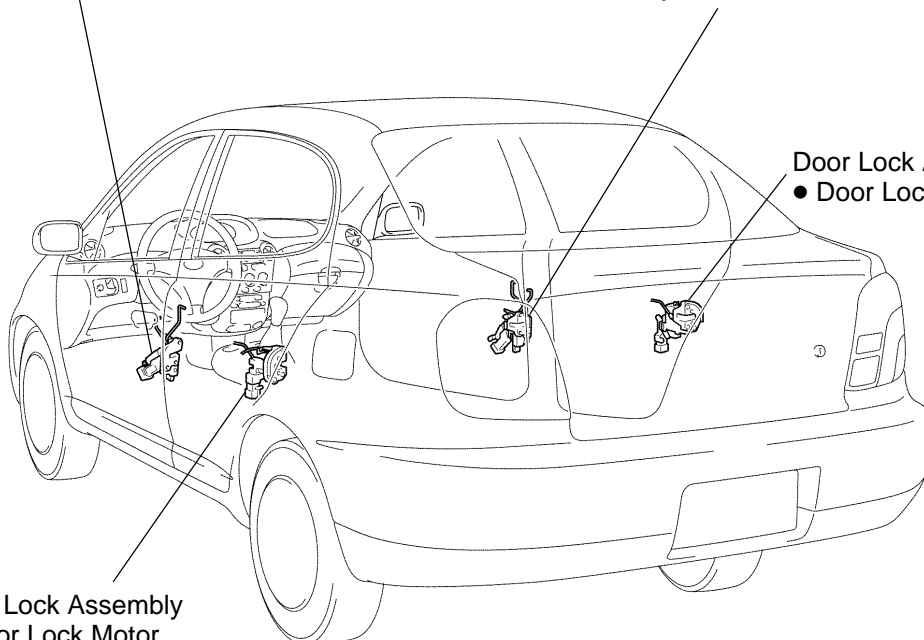

4 door models:

- Door Lock Assembly
- Door Lock Motor
- Door Key Lock and Unlock Switch

- Door Lock Assembly
- Door Lock Motor

- Door Lock Assembly
- Door Lock Motor

P

I14563