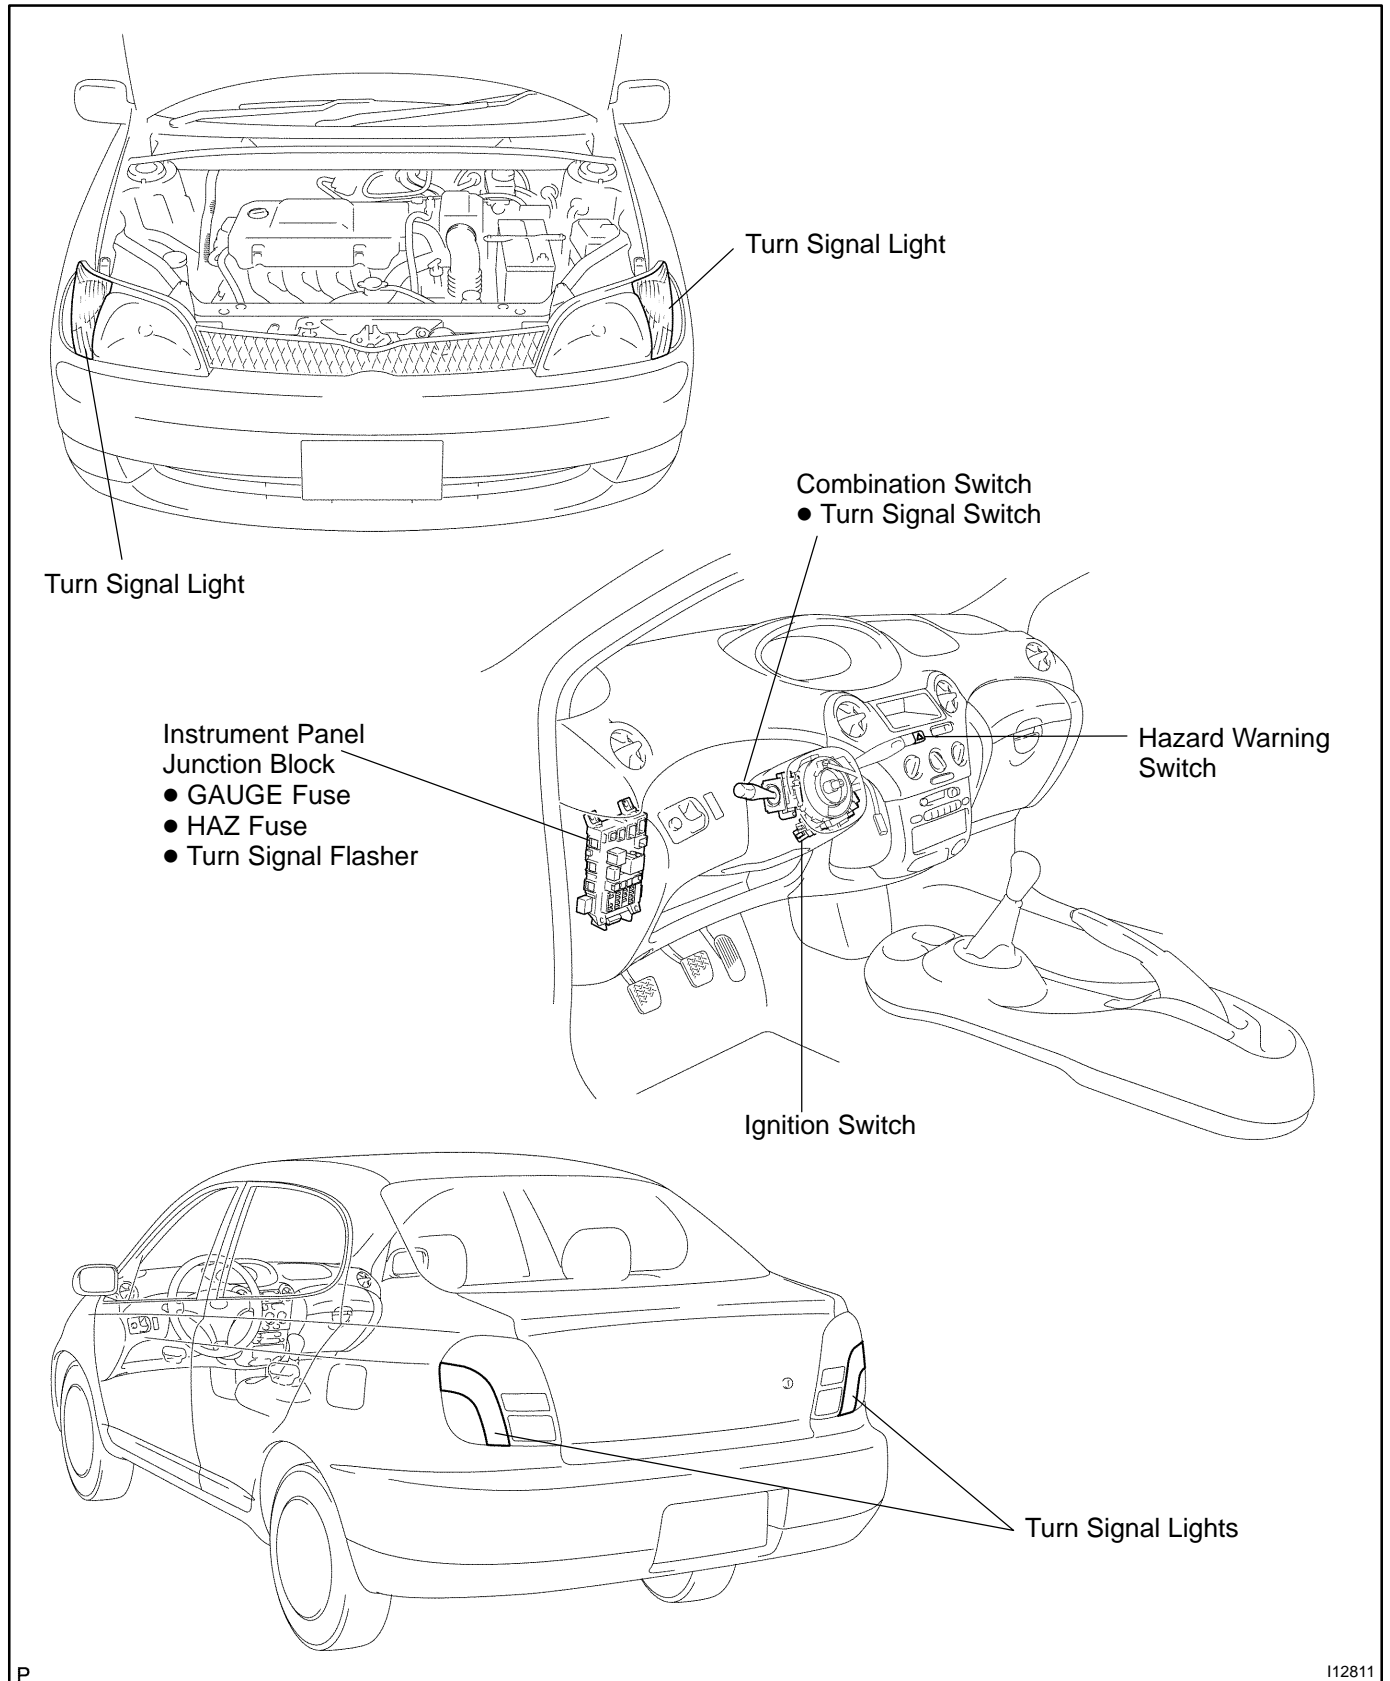

# TURN SIGNAL AND HAZARD WARNING SYSTEM LOCATION

BE18H-03

I12811