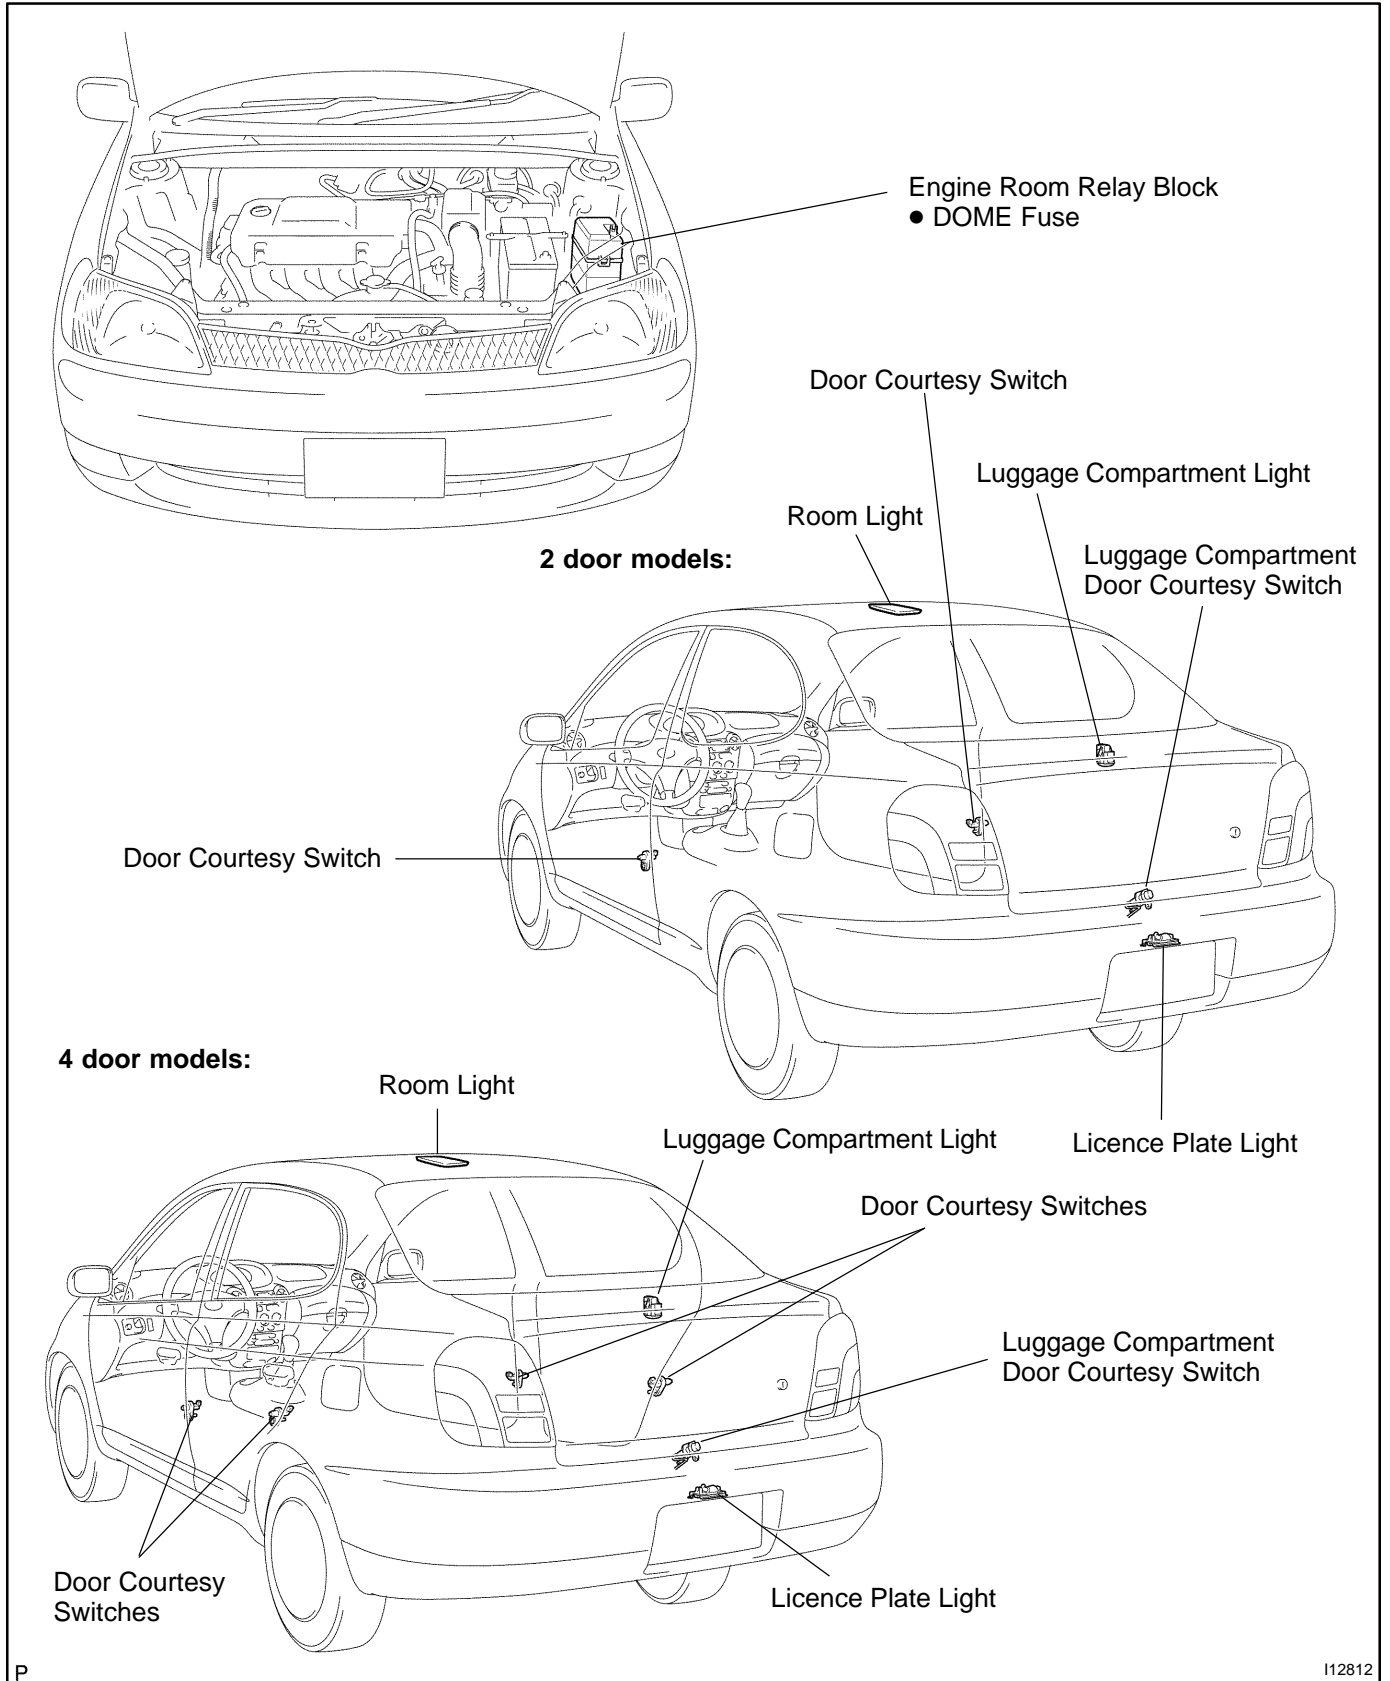

# INTERIOR LIGHT SYSTEM LOCATION

BE181-03

I12812