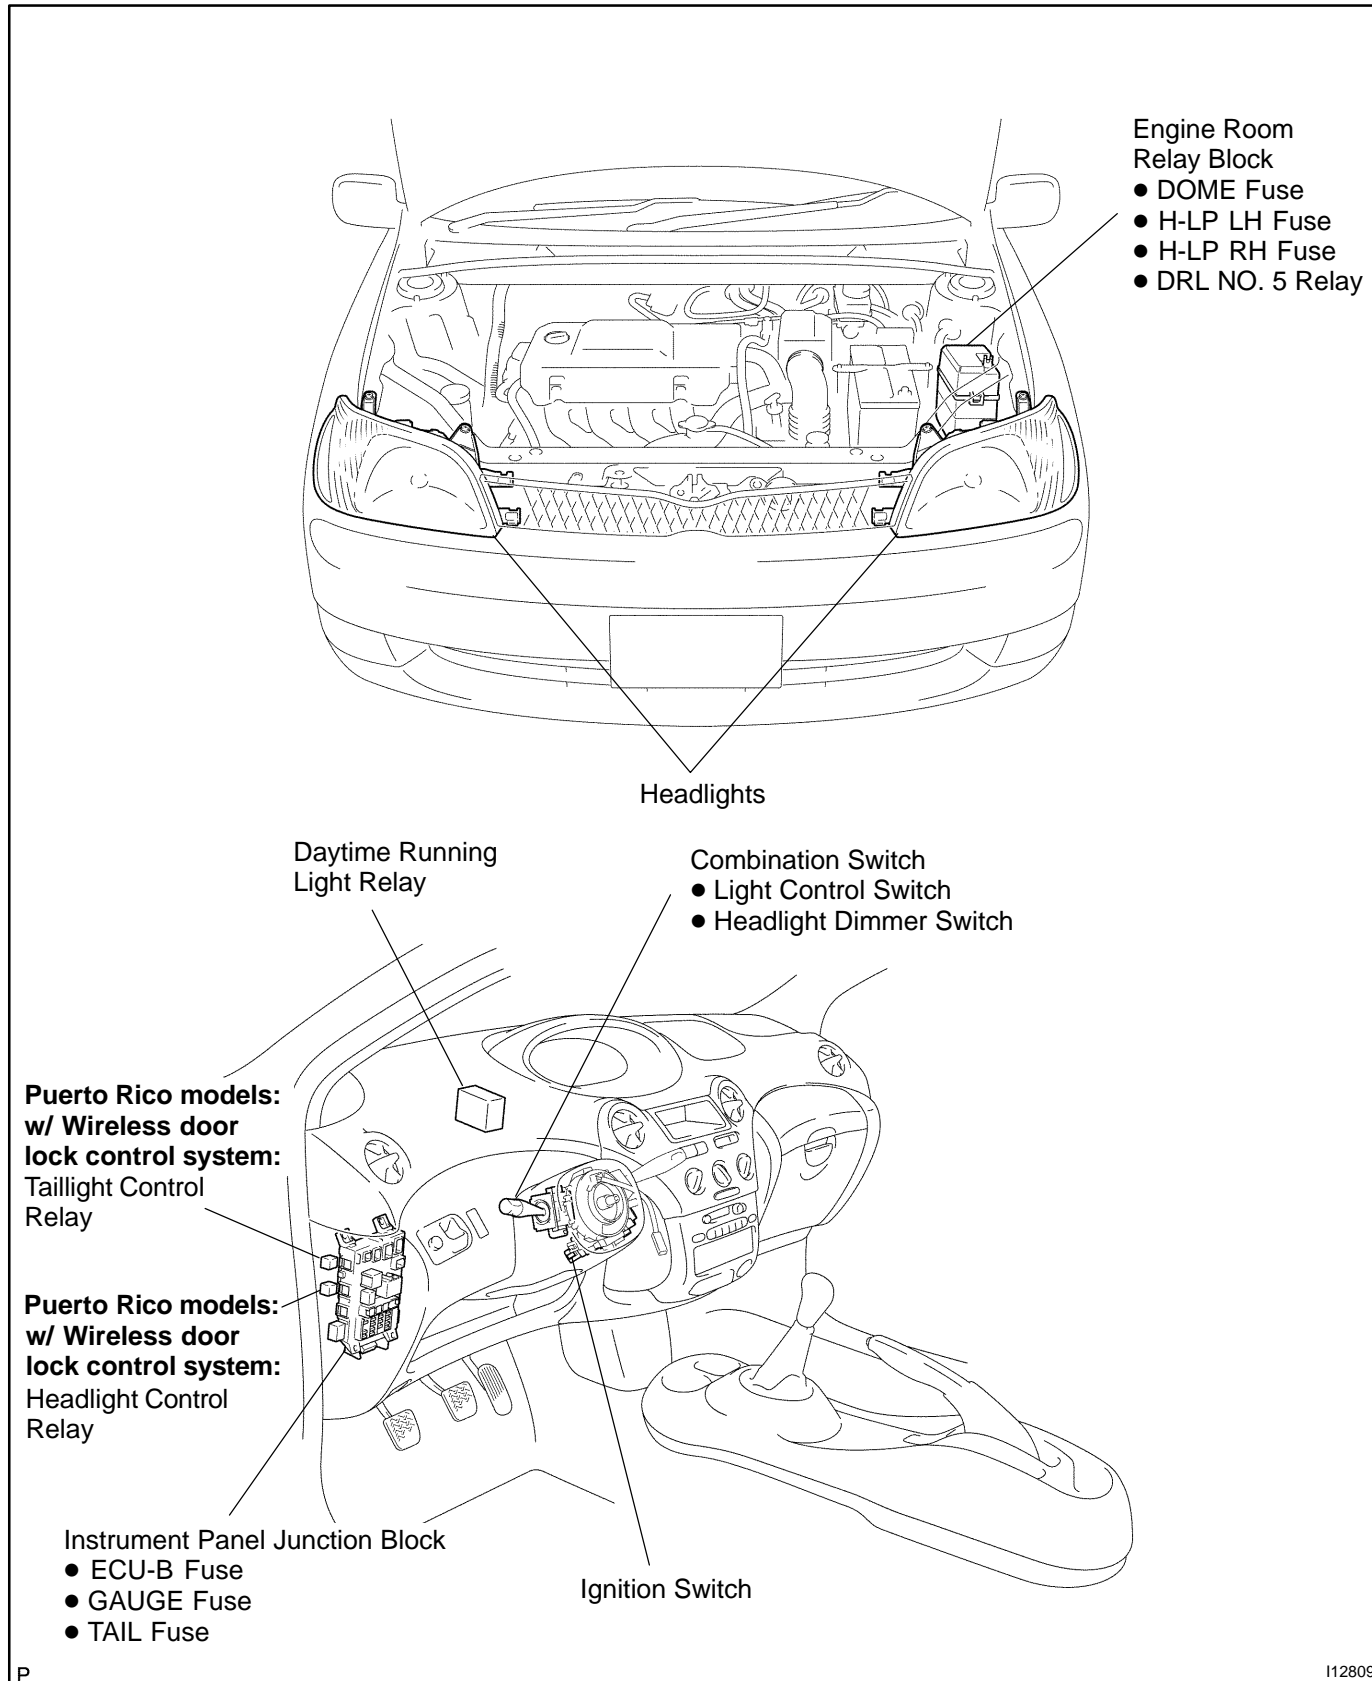

HEADLIGHT AND TAILLIGHT SYSTEM LOCATION

BE186-02

2 door models:

4 door models:

P

112810