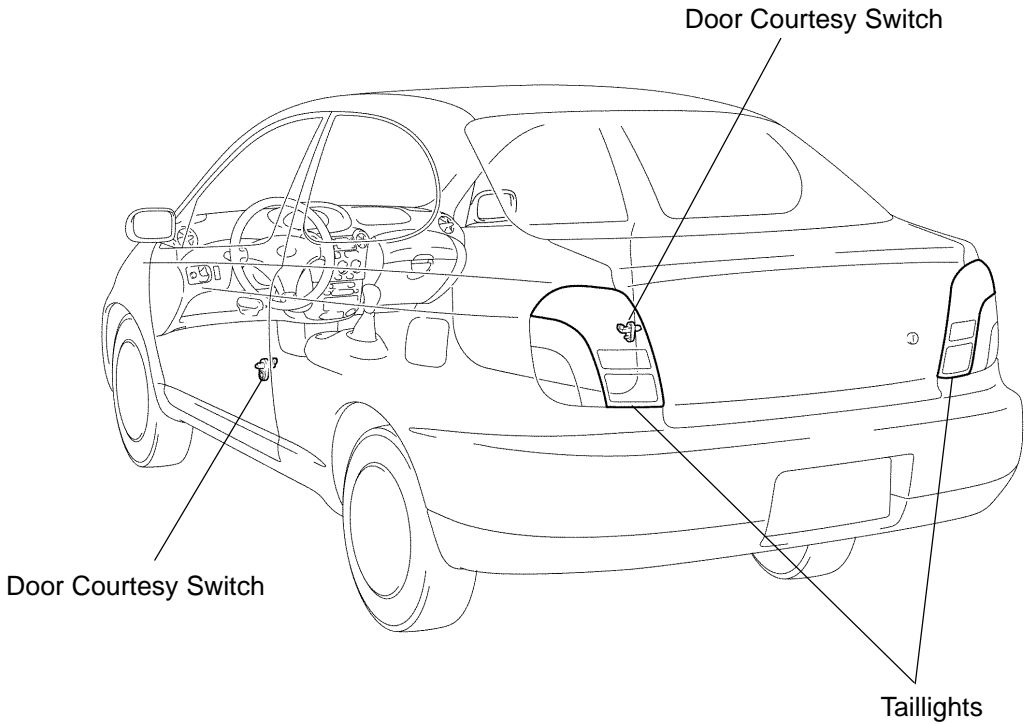

HEADLIGHT AND TAILLIGHT SYSTEM LOCATION

BE186-02

2 door models:

4 door models:

P

112810