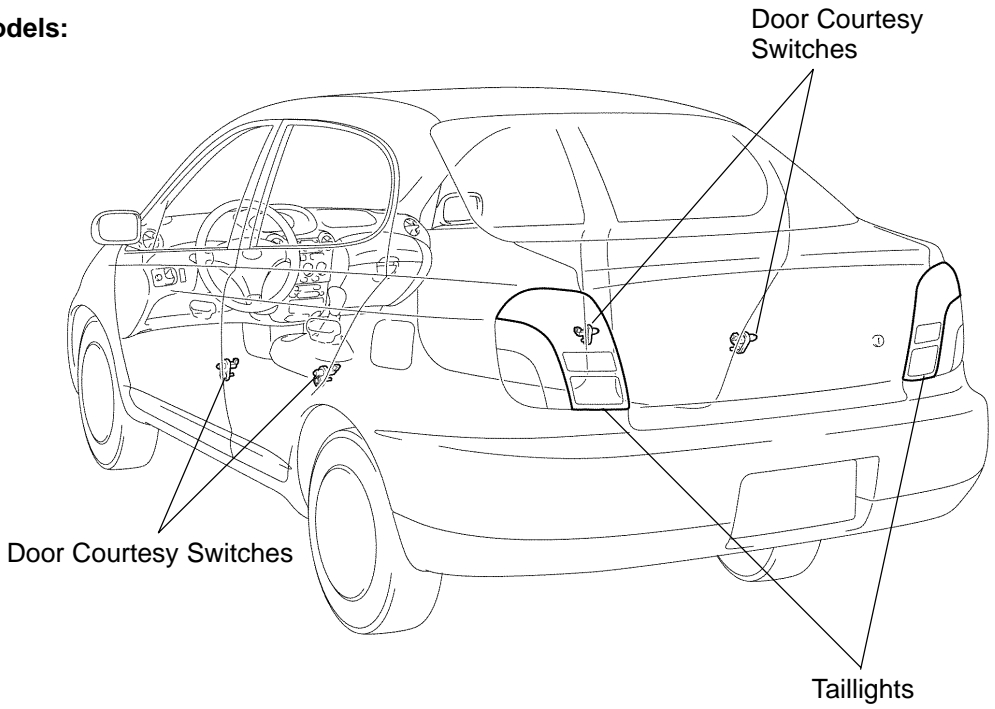

HEADLIGHT AND TAILLIGHT SYSTEM LOCATION

BE186-02

2 door models:

4 door models:

P

112810