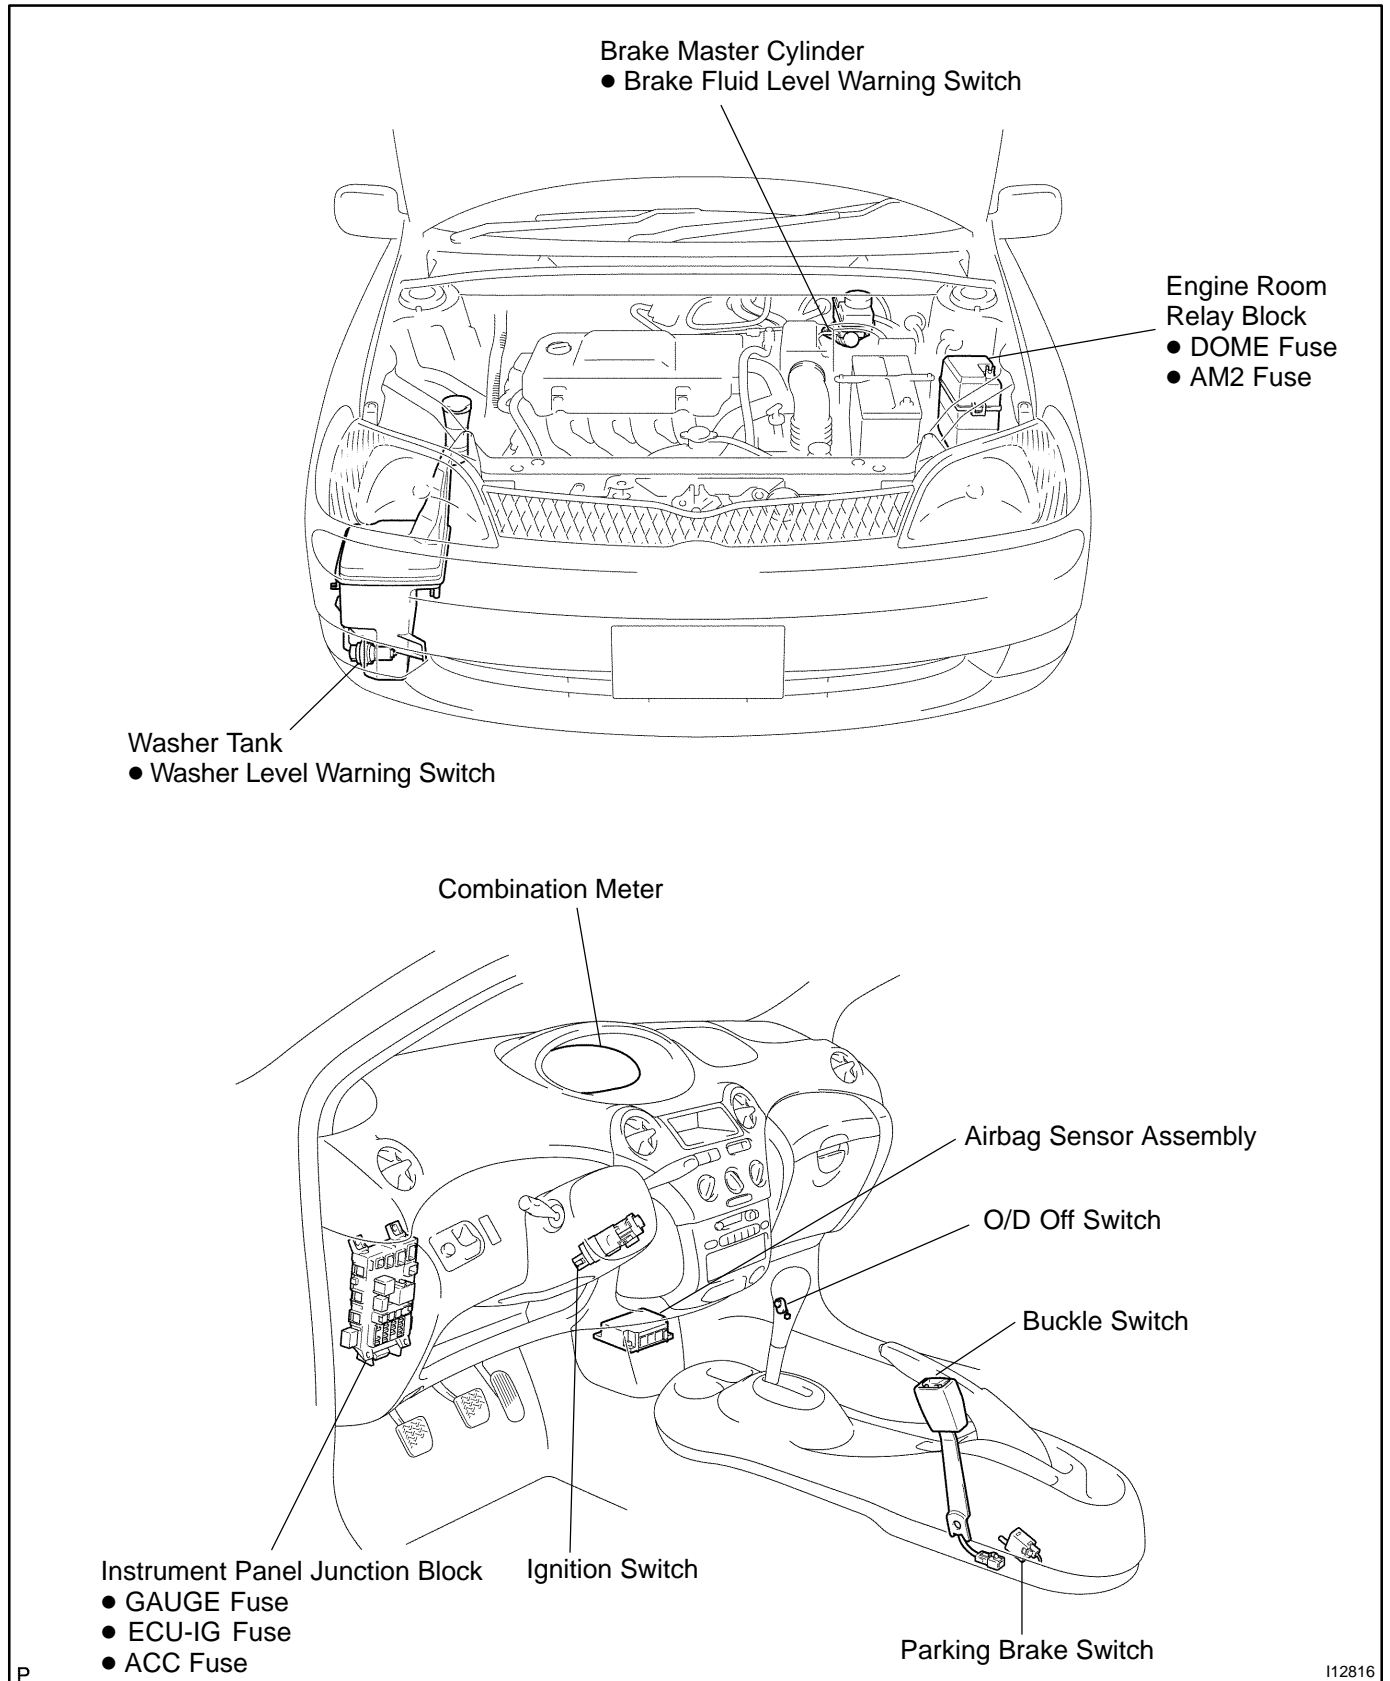

COMBINATION METER LOCATION

BE180-03

P

I12817