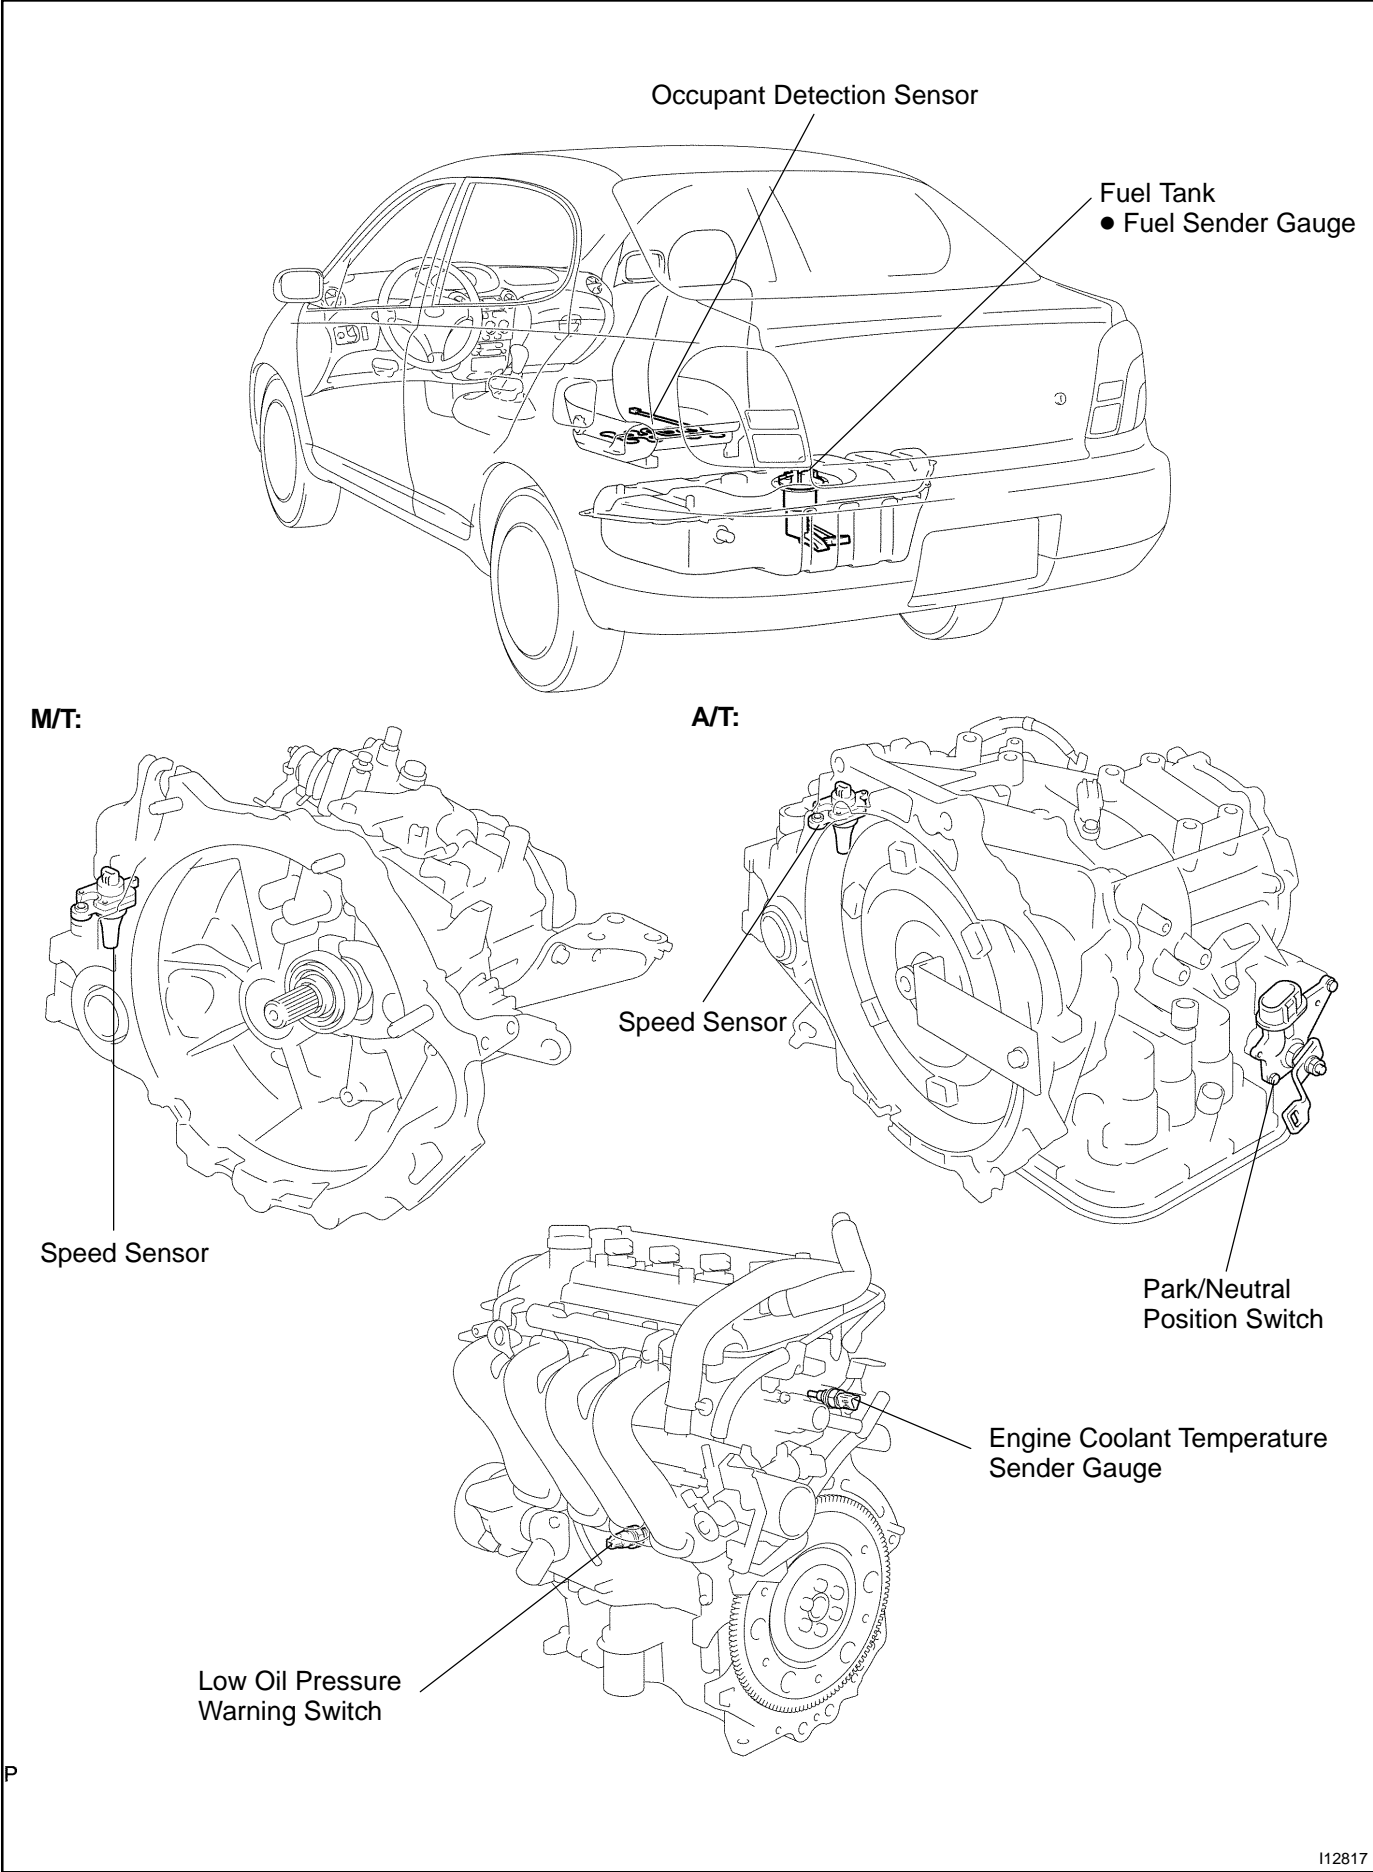

COMBINATION METER LOCATION

BE180-03

P

I12817